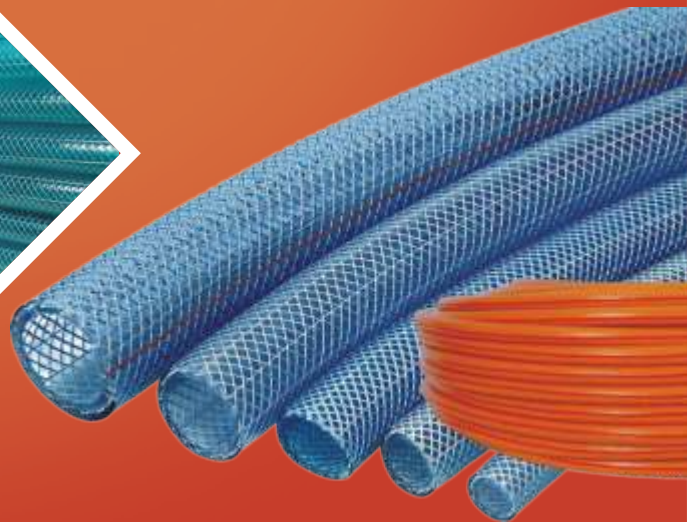

SFMC

PIPES & FITTINGS

An ISO 9001:2000 Certified Co.

BRAIDED PIPES

SFMC, In Touch with Tomorrow...

An ISO 9001 : 2000 Certified Company

PVC braided hoses also known as car washing pipes have wide applications in industrial use and are used as domestic garden hoses.

Industrial applications of PVC braided hoses includes:

- High pressure spray hose
 - Air compressor hose and Cycle pump hose
 - Chemical transfer hose
 - Testing and machinery equipments
 - Railway coaches water supply
 - Fire extinguisher hose
 - Automobile components
 - Agricultural equipments like pesticide spray hose
- PVC braided hoses and PVC welding hoses can be manufactured in 2-ply (two ply), 3-ply (three ply) and 4-ply (four ply). All our braiding pipes have anti-kink property. All sizes and colours are available in PVC braided hoses; Inner Diameter starting from 5 mm and outer diameter going upto 50 mm. Tailor made sizes are welcome.
- **Air/ Pneumatic Pipes** are ideal for compressed air application & conveying chemicals and gases.
 - **Rock Drilling Pipes** are used in marble, granite mining & tractor Mounted Compressors
 - **Car Wash Pipes** can be used in service station with a working pressure of 30/40 kg/cm, they are oil resistant & abrasion resistant.
 - **Super Spray Pipes** are ideal for spraying pesticides, insecticides & weeding pesticides etc.
 - **Welding Pipes** are ideal for oxy-acetylene welding purpose & cutting equipment in all types of industrial workshop, Ship building, Service station etc.
 - **PVC Garden/ Water Pipes** are suitable for all water delivery purpose like gardening, construction & irrigation.